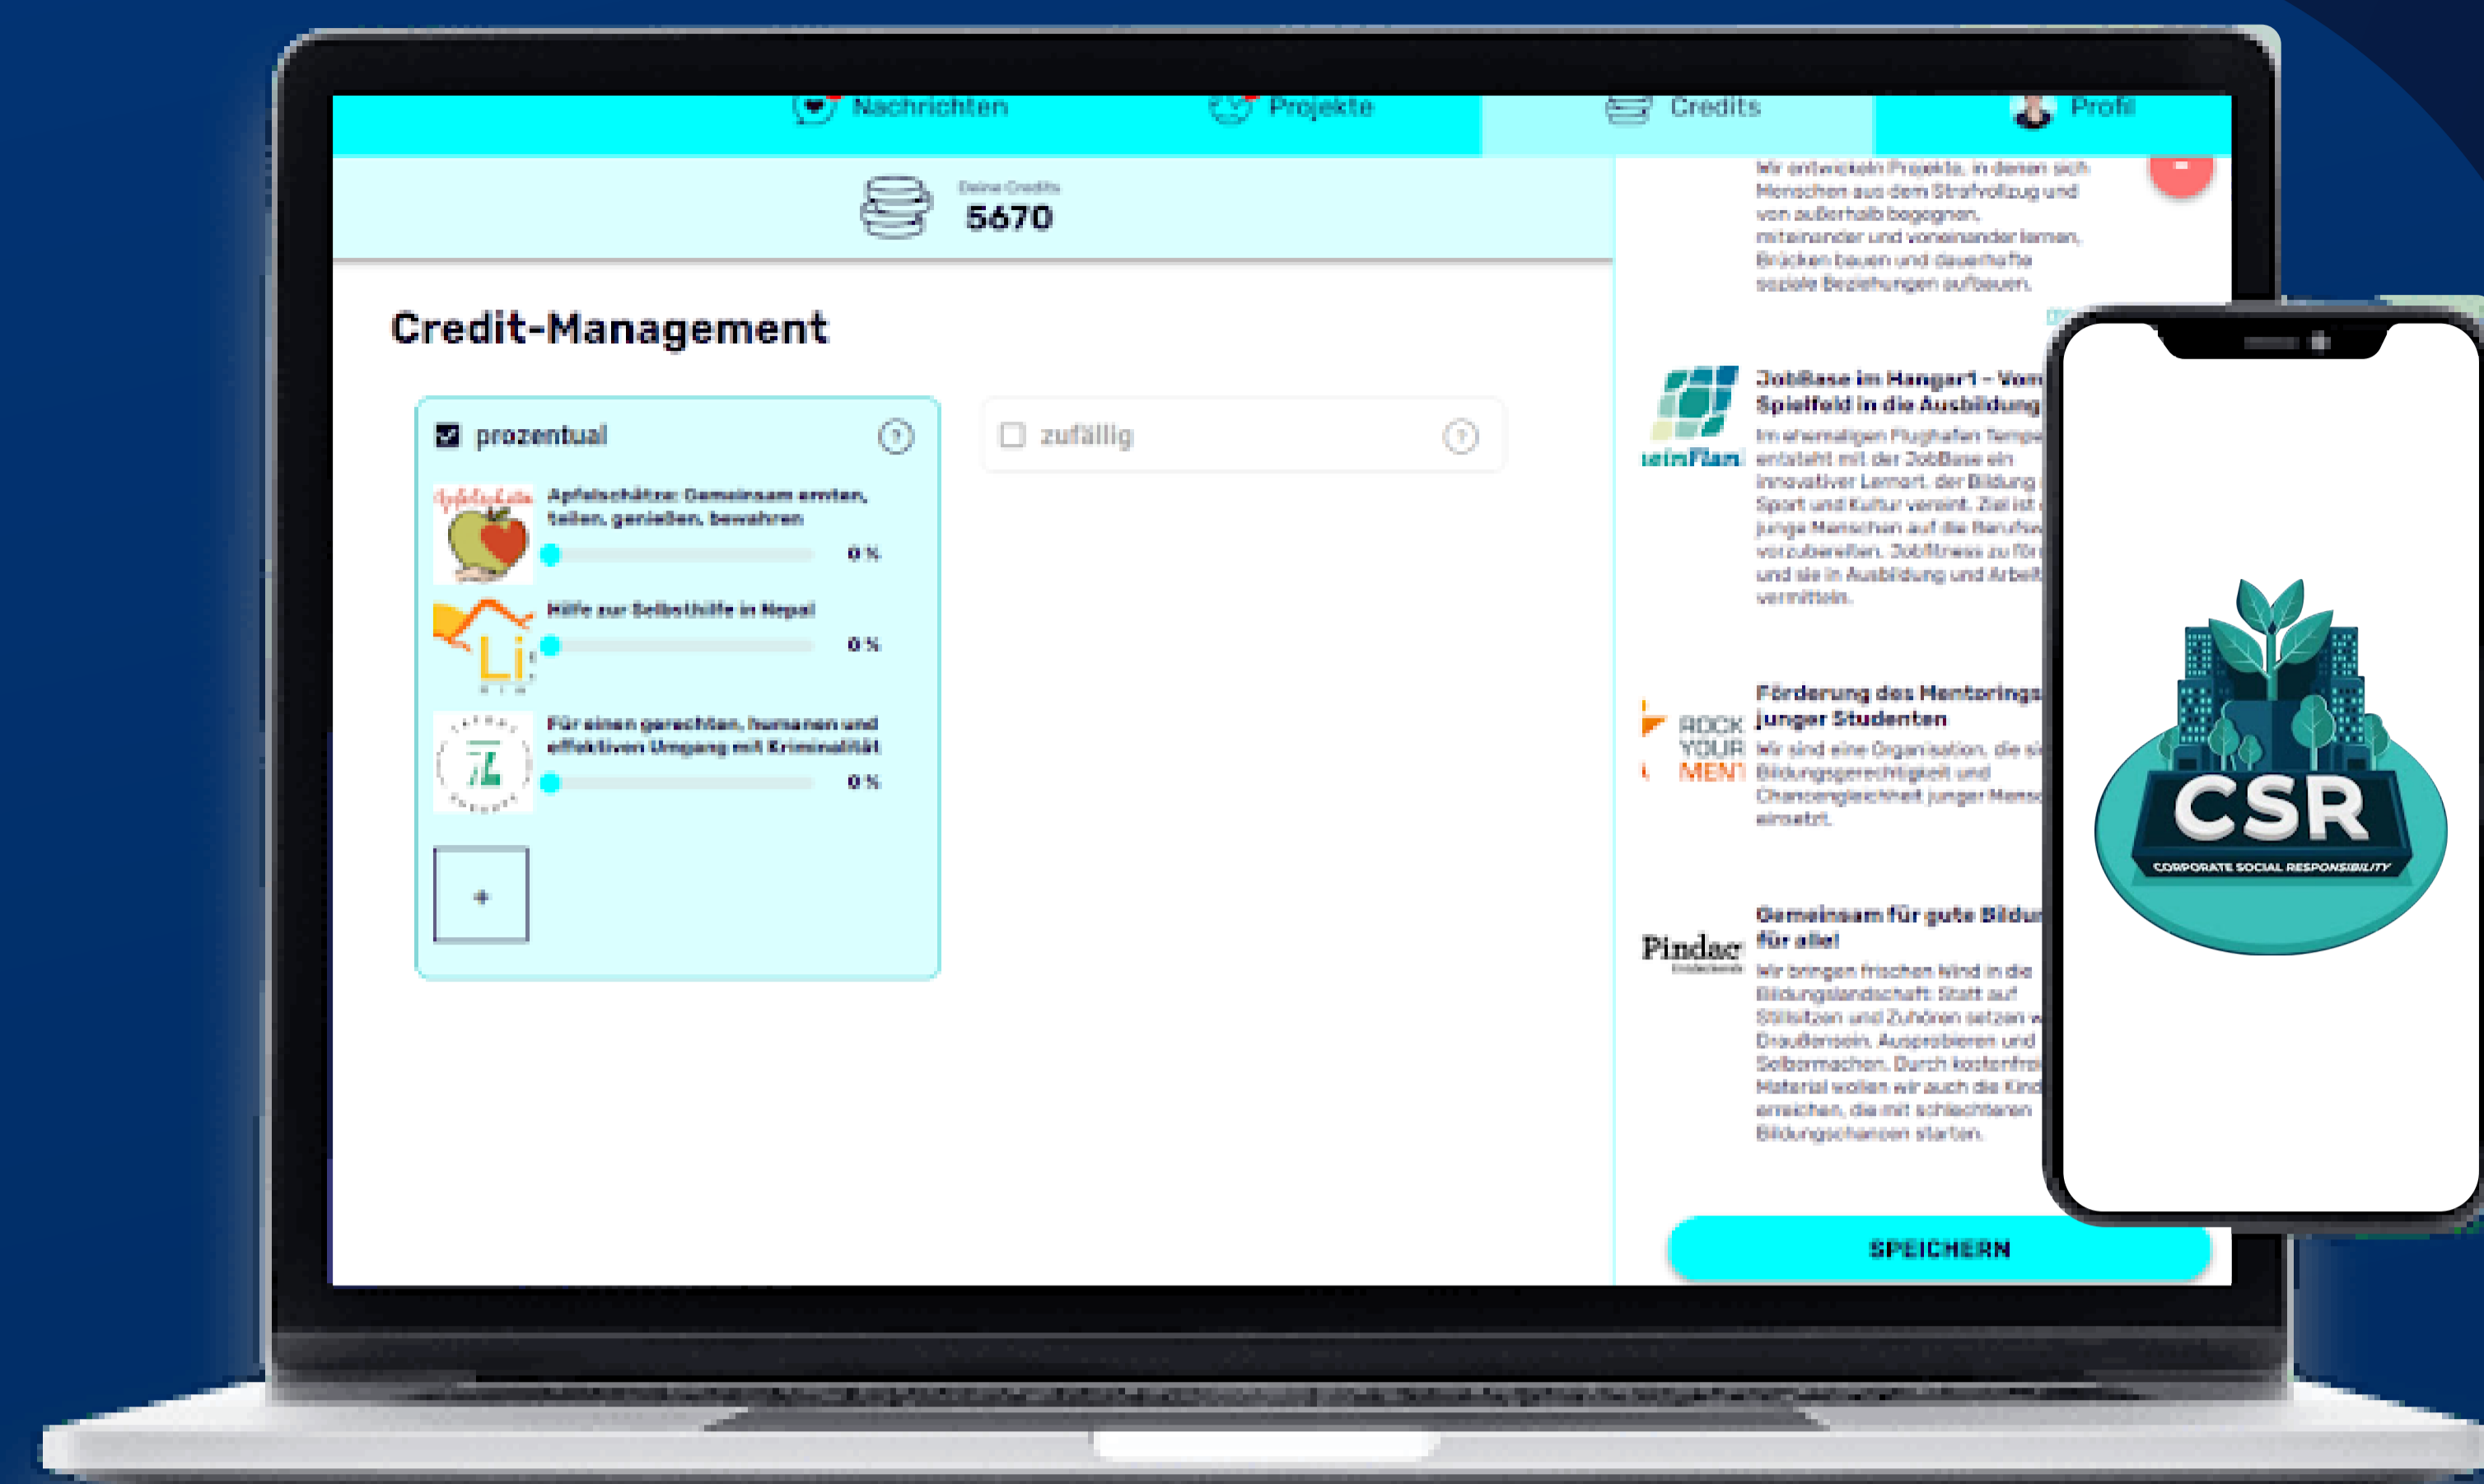

Transforming CSR

Empowering Companies and Employees for Sustainable Impact

In an era where corporate social responsibility (CSR) is increasingly becoming integral to business operations, our client from Berlin embarked on a mission to revolutionize CSR engagement. Through cutting-edge technology and strategic innovation, we together crafted a dynamic CSR-Engagement platform aimed at empowering companies and employees to actively contribute to social causes while driving profitability.

Innovating CSR Engagement

IMPACT:

-  Increased employee engagement and participation in CSR initiatives.
-  Enhanced company reputation and brand perception.
-  Improved efficiency in managing CSR activities and tracking contributions.
-  Greater alignment between sustainable actions and profitability.
-  Positive feedback from users and administrators on platform usability and functionality.